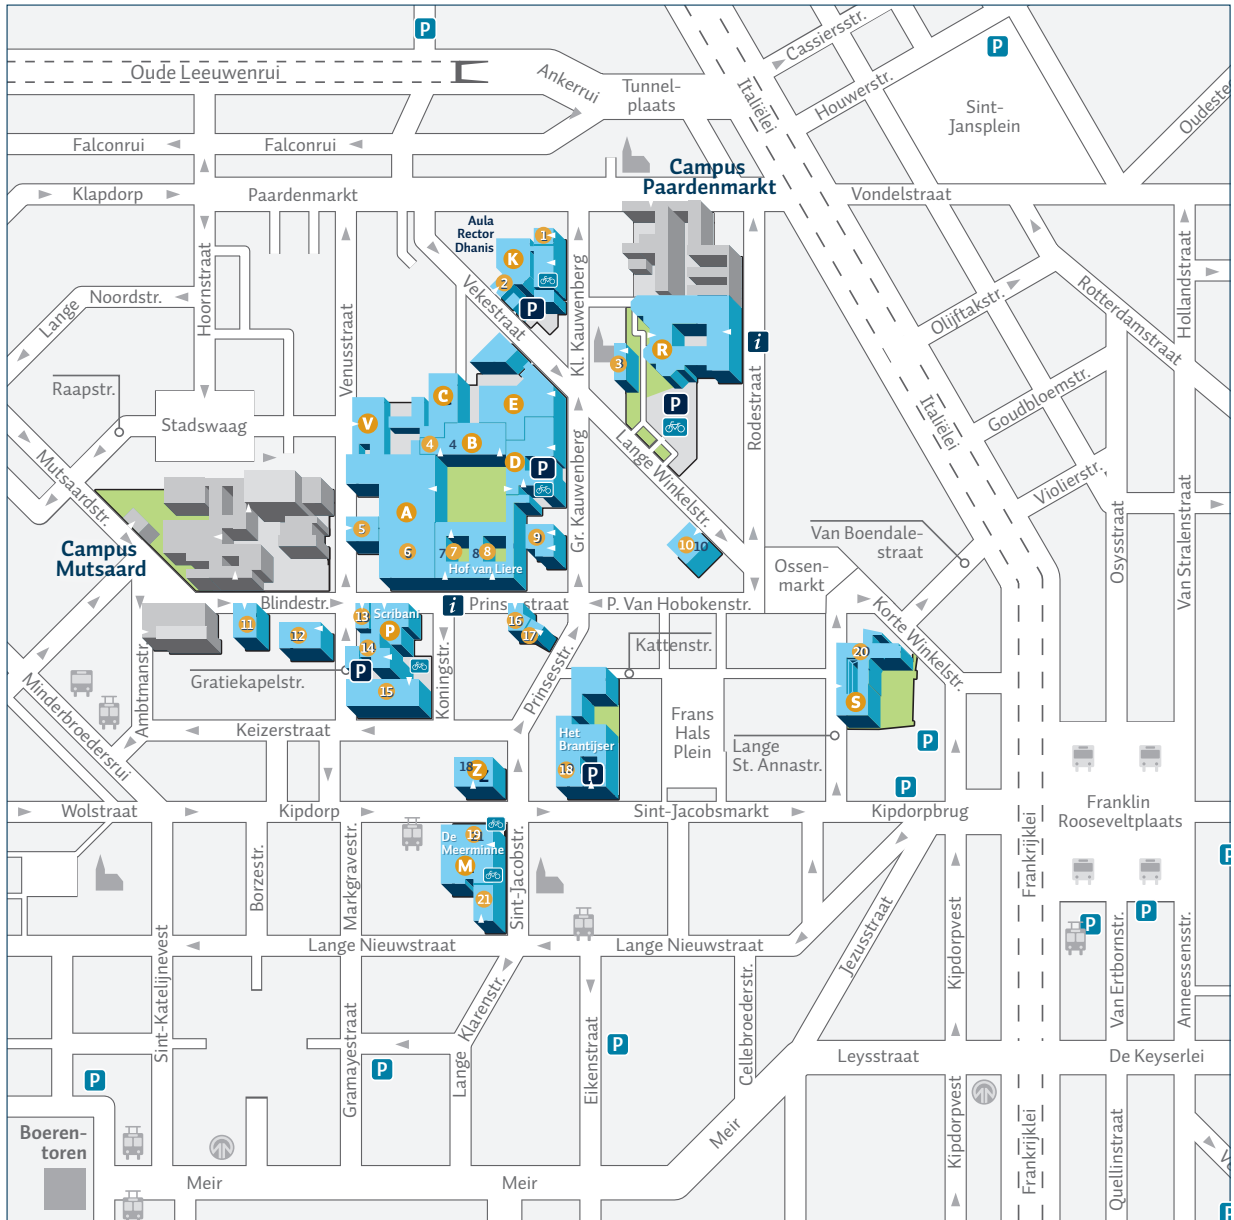

Stadscampus - Campus Paardenmarkt - Campus Mutsaard

Stadscampus

A Gebouw A - Prinsstraat 13 B Gebouw B - Prinsstraat 13 C Gebouw C - Prinsstraat 13 D Gebouw D - Grote Kauwenberg 18 E Agora / Sporthal - Grote Kauwenberg 2 K Aula Rector Dhanis - Kleine Kauwenberg 14 M De Meerminne - Sint-Jacobstraat 2 P Scribani - Prinsstraat 10 R Gebouw R - Rodestraat 14 S Grauwzusters - Lange Sint-Annastraat 7 V Gebouw V - Venusstraat 23 Z Peter Benoit - Kipdorp 61	1 Linguapolis - Kleine Kauwenberg 12 2 Centraal magazijn - Vekestraat 33 3 Annexe - Rodestraat 14 4 TPR / C-Mat / Steunpunt Goederenstromen - Prinsstraat 13 5 Moreel Consulent / Preventiedienst - Venusstraat 35 6 Bibliotheek - Prinsstraat 13 7 Hof van Liere - Prinsstraat 13 8 Universiteitsclub - Prinsstraat 13b 9 Ruusbroecgenootschap - Grote Kauwenberg 32-34 10 L. P. Boon Documentatiecentrum / Studiecentrum H. Claus / CLIPS / IJS - Lange Winkelstraat 40 11 Studiecentrum Open Universiteit/Centrum WeST/ Centre for Law and Cosmopolitan Values - Blindestraat 14 12 Dienst Internationale Samenwerking - Gratiekapelstraat 10 13 Linguapolis - Prinsstraat 8 14 Studentenhome - Koningstraat 8 15 komida@CST / Labotheek - Koningstraat 8 16 Zomaar een dak - Prinsstraat 32 17 Universitas - Prinsstraat 16 18 CNO / CVA / AMS - Het Brantijser - Sint-Jacobsmarkt 13 19 IOB/Onderwijsadministratie, Studieadvies en studentenbegeleiding - Lange Sint-Annastraat 7 20 CeMIS / Steunpunt Gelijkekansbeleid - Lange Nieuwstraat 55

1. **P** Betaalparking
   P Personeelsparking